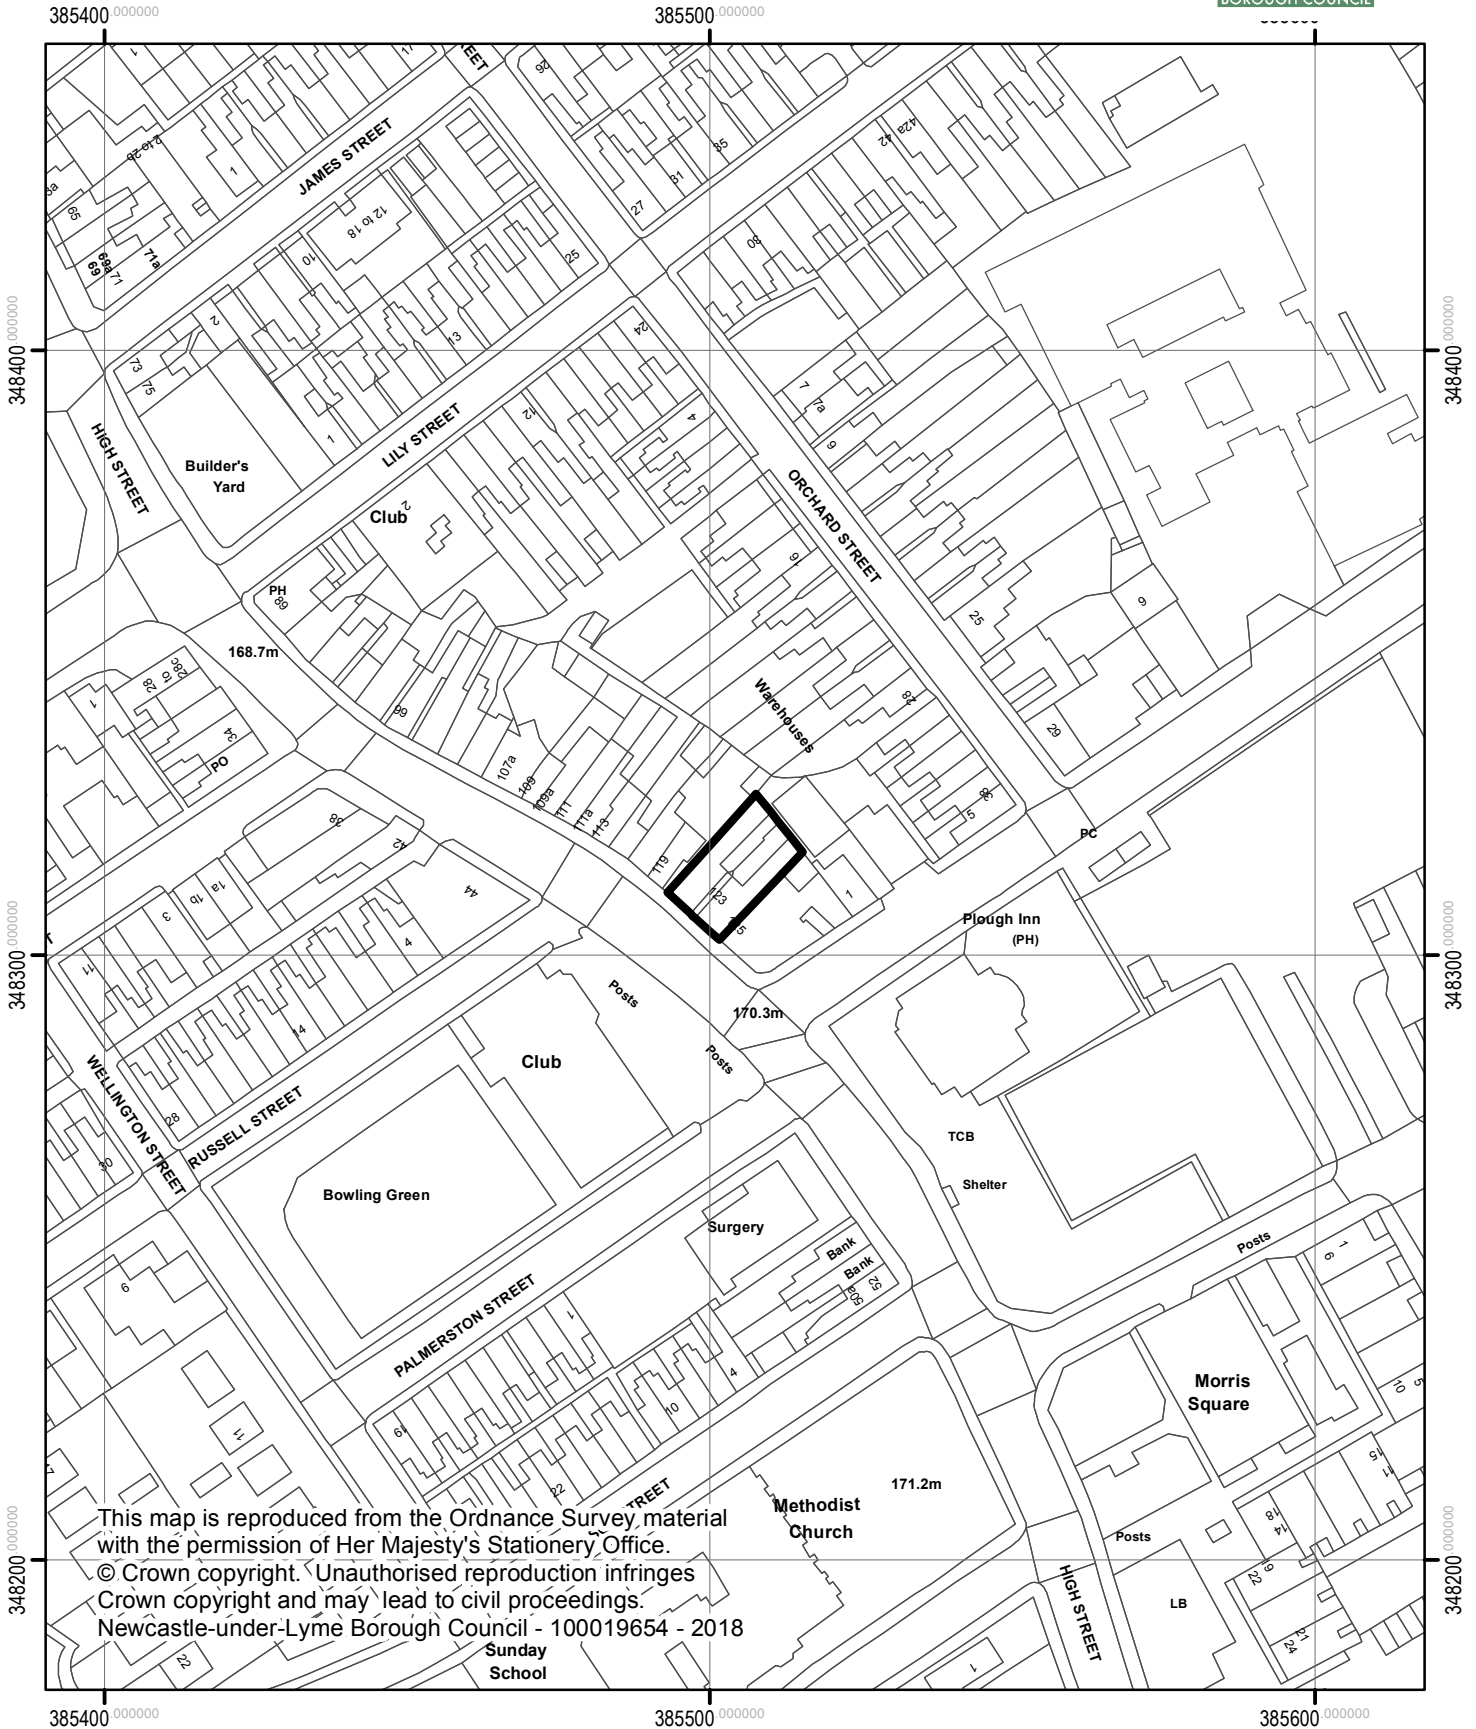

121 - 123 High Street
Wolstanton

This map is reproduced from the Ordnance Survey material with the permission of Her Majesty's Stationery Office.
© Crown copyright. Unauthorised reproduction infringes Crown copyright and may lead to civil proceedings.
Newcastle-under-Lyme Borough Council - 100019654 - 2018